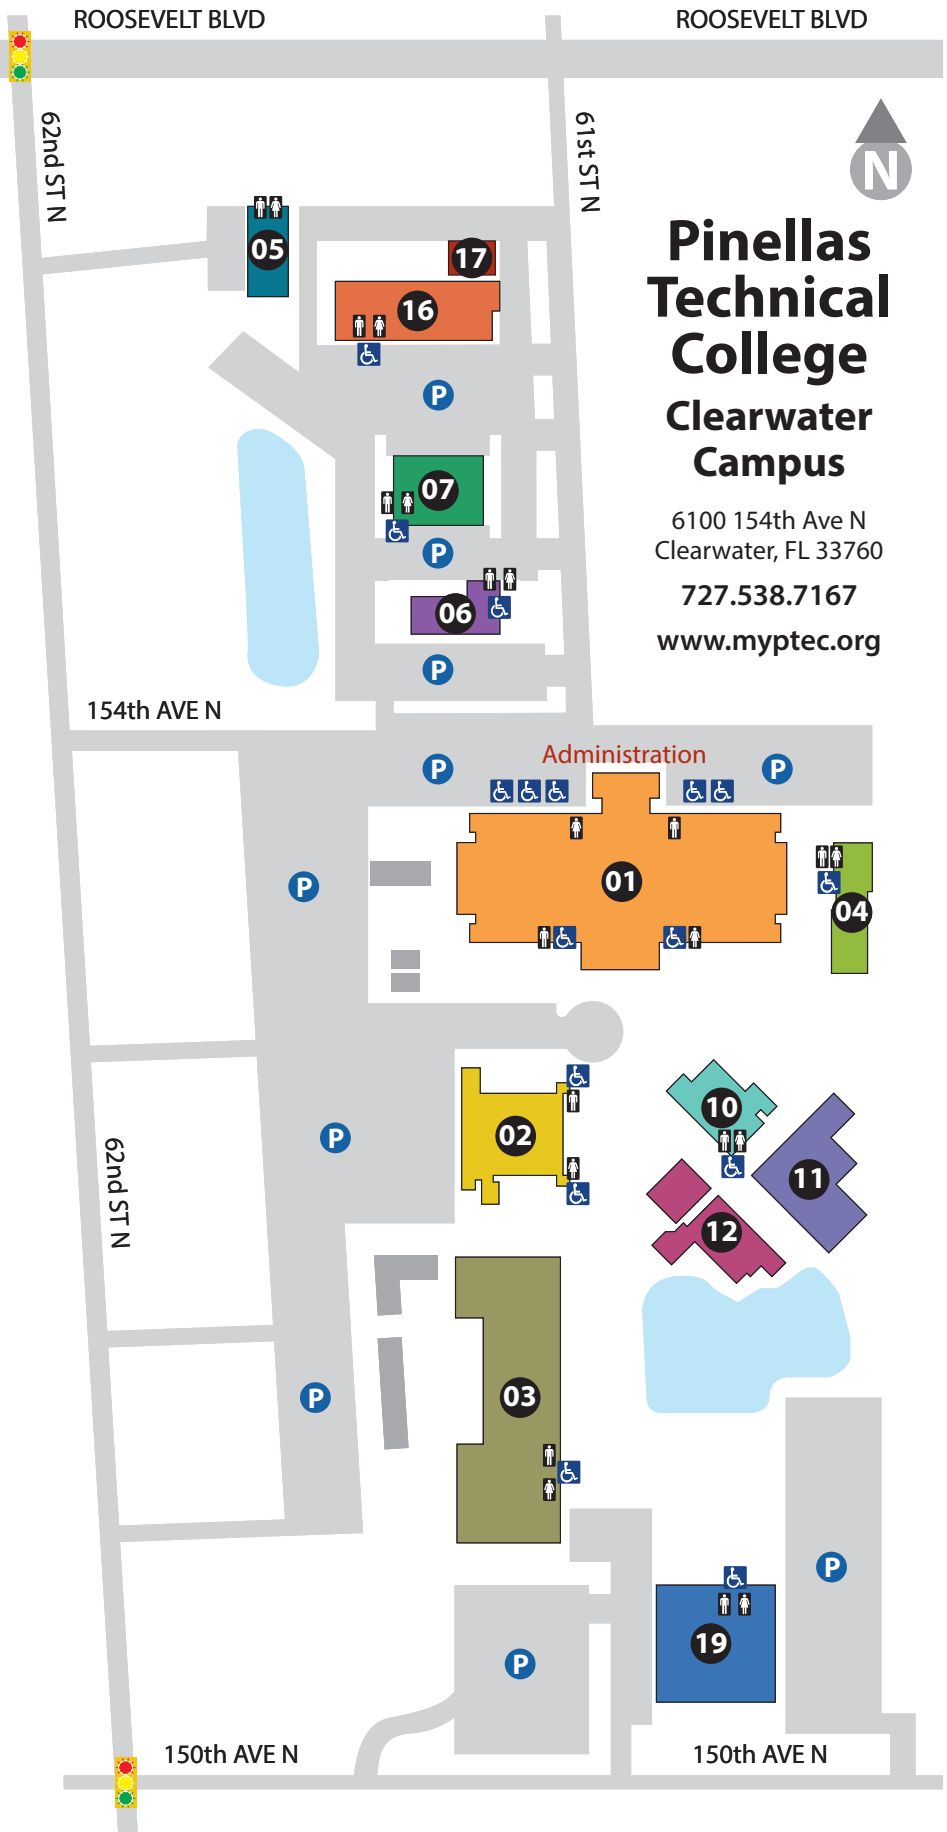

Pinellas Technical College

CAMPUS BUILDING CODES

- 01**
Administration 1-013
Applied Information Technology 1-049
Business Programs 1-049
Child Care Education 1-032
Computer Systems IT 1-018
Digital Design 1-043
Electronics 1-022
Industrial Machinery Maintenance 1-029
Machining 1-004
Plant Operations 1-036B
Soldering 1-031
Web Development 1-043
- 02**
Culinary Arts
- 03**
Automotive
Diesel, Medium/Heavy Duty Truck & Bus
Welding
- 04**
Multipurpose Building
- 05**
Air Conditioning
- 06**
Cosmetology
- 07**
Bookstore
Financial Aid
Guidance
Registration/Records
Youth Connect
- 10**
Adult Education
Media Center
- 11**
Interior Decorating
- 12**
Nursing Lecture Hall
Practical Nursing
- 16**
GED Testing
High School Childcare
- 17**
GED Test Registration
- 19**
Building Maintenance 19-001
Cabinetmaking 19-002
Electrical 19-012
Marine Service 19-003

Pinellas Technical College Clearwater Campus

6100 154th Ave N
Clearwater, FL 33760
727.538.7167
www.mypotec.org